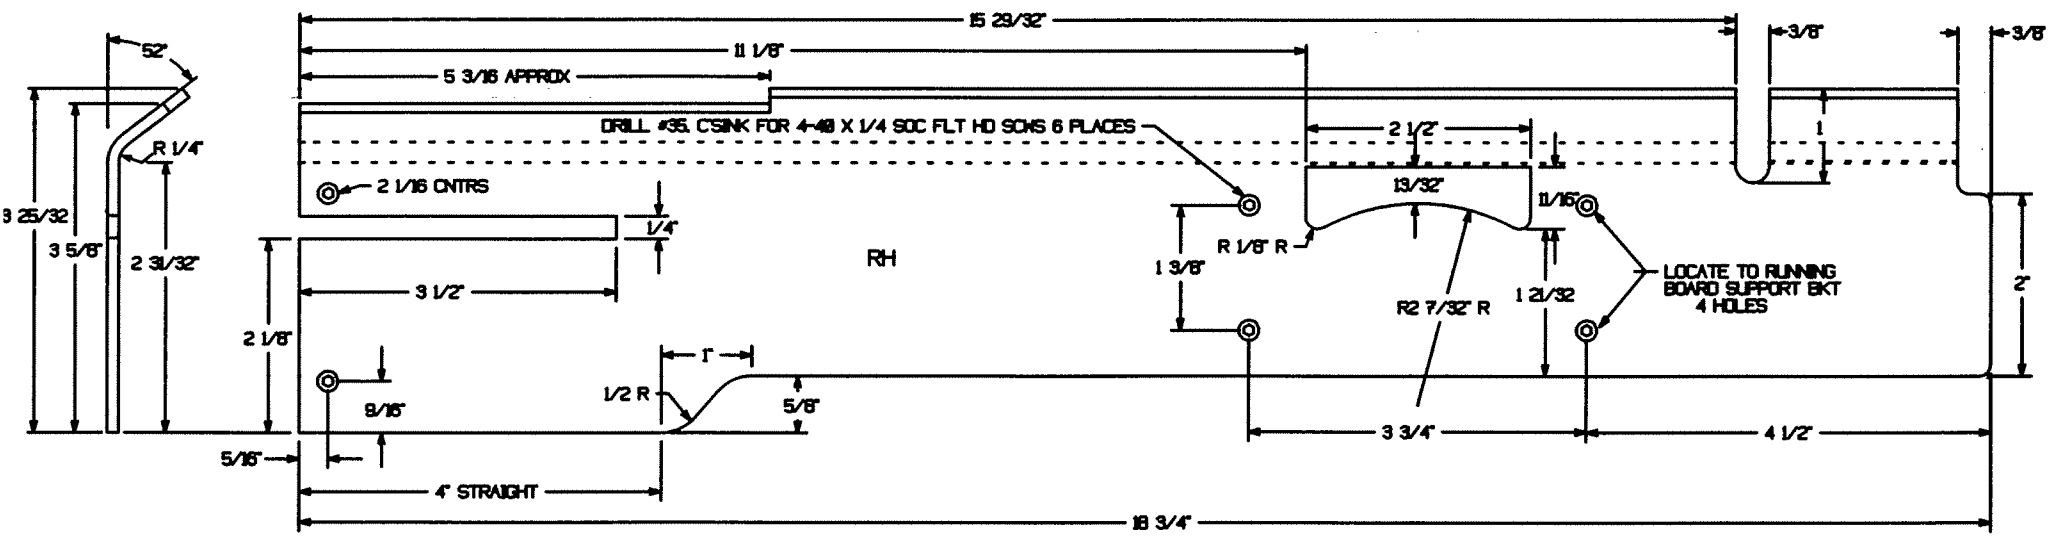

○

RUNNING BOARDS
1 1/2" LIGHT MOGUL
SHEET 46