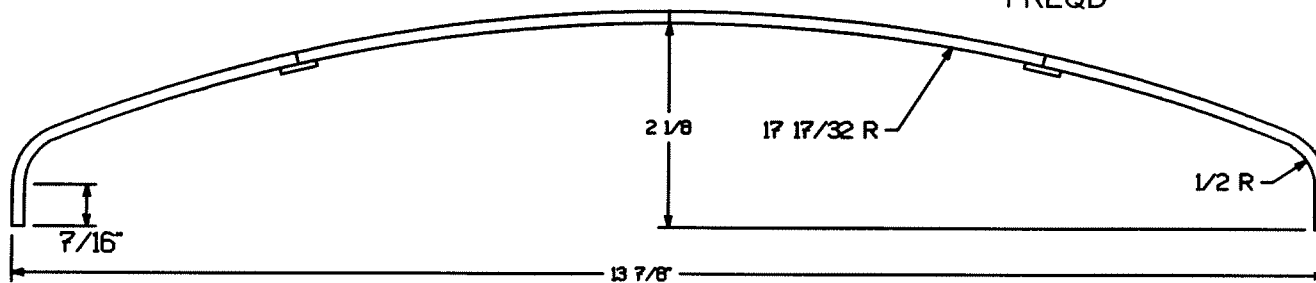

CAB ROOF 1/8 MS  
1 REQD

CAB ROOF  
1 1/2" LIGHT MOGUL  
SHEET 42

DRAWN BY PAUL F BRIEN AUGUST 1997