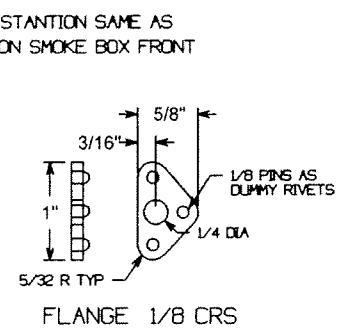

SMOKE BOX IS 7 1/2" OD X 6 3/8" LONG

5-40 TAP 2 PLCS TRANSFER FROM S B FRONT

SMOKE BOX
1 1/2" LIGHT MOGUL
SHEET 34

DRAWN BY PAUL F BRIEN JANUARY 1997