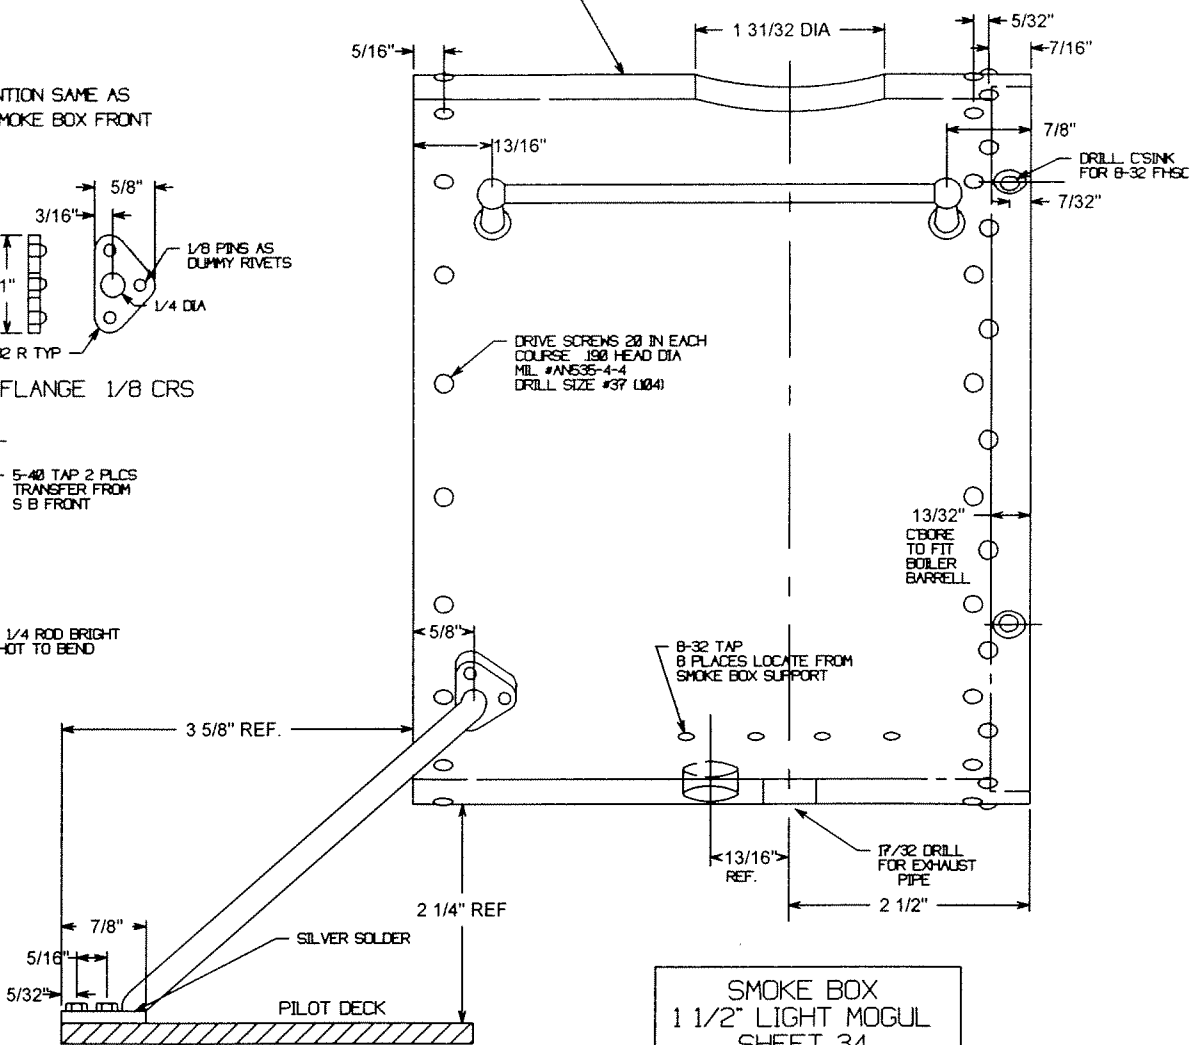

SMOKE BOX IS 7 1/2" OD X 6 3/8" LONG

5-40 TAP 2 PLCS TRANSFER FROM S B FRONT

SMOKE BOX
1 1/2" LIGHT MOGUL
SHEET 34

DRAWN BY PAUL F BRIEN JANUARY 1997