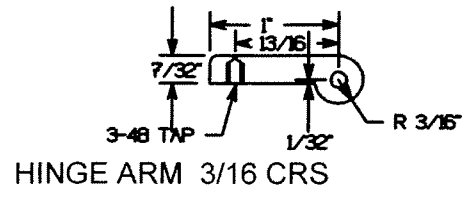

SMOKE BOX FRONT
1 1/2" LIGHT MOGUL
SHEET 33

DRAWN BY PAUL F BRIEN JANUARY 1997

MAKE 18 DUMMY SCWS FROM
 3/16 AVF HEX AND PRESS OR
 BRADD IN PLACE