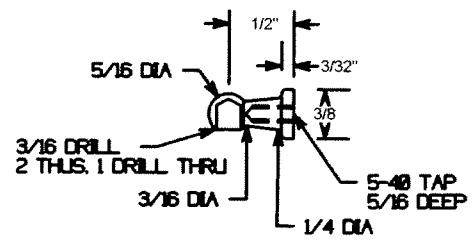

SMOKE BOX FRONT
1 1/2" LIGHT MOGUL
SHEET 33

DRAWN BY PAUL F BRIEN JANUARY 1997

MAKE 18 DUMMY SCWS FROM
 3/16 AVF HEX AND PRESS OR
 BRADD IN PLACE