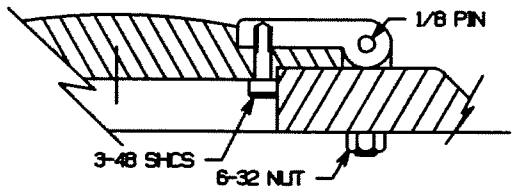

SMOKE BOX FRONT
1 1/2" LIGHT MOGUL
SHEET 33

DRAWN BY PAUL F BRIEN JANUARY 1997

MAKE 18 DUMMY SCWS FROM
 3/16 AVF HEX AND PRESS OR
 BRADD IN PLACE