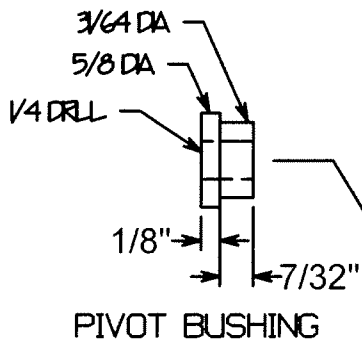

FRONT TRUCK AXLE BOX
C. I. 2 REOD

PILOT TRUCK DETAILS
1 1/2" LIGHT MOGUL
SHEET 8

DRAWN BY PALL F BRIEN MAY 1995

PIVOT BUSHING

FRONT TRUCK FRAME
CRS 1 REOD