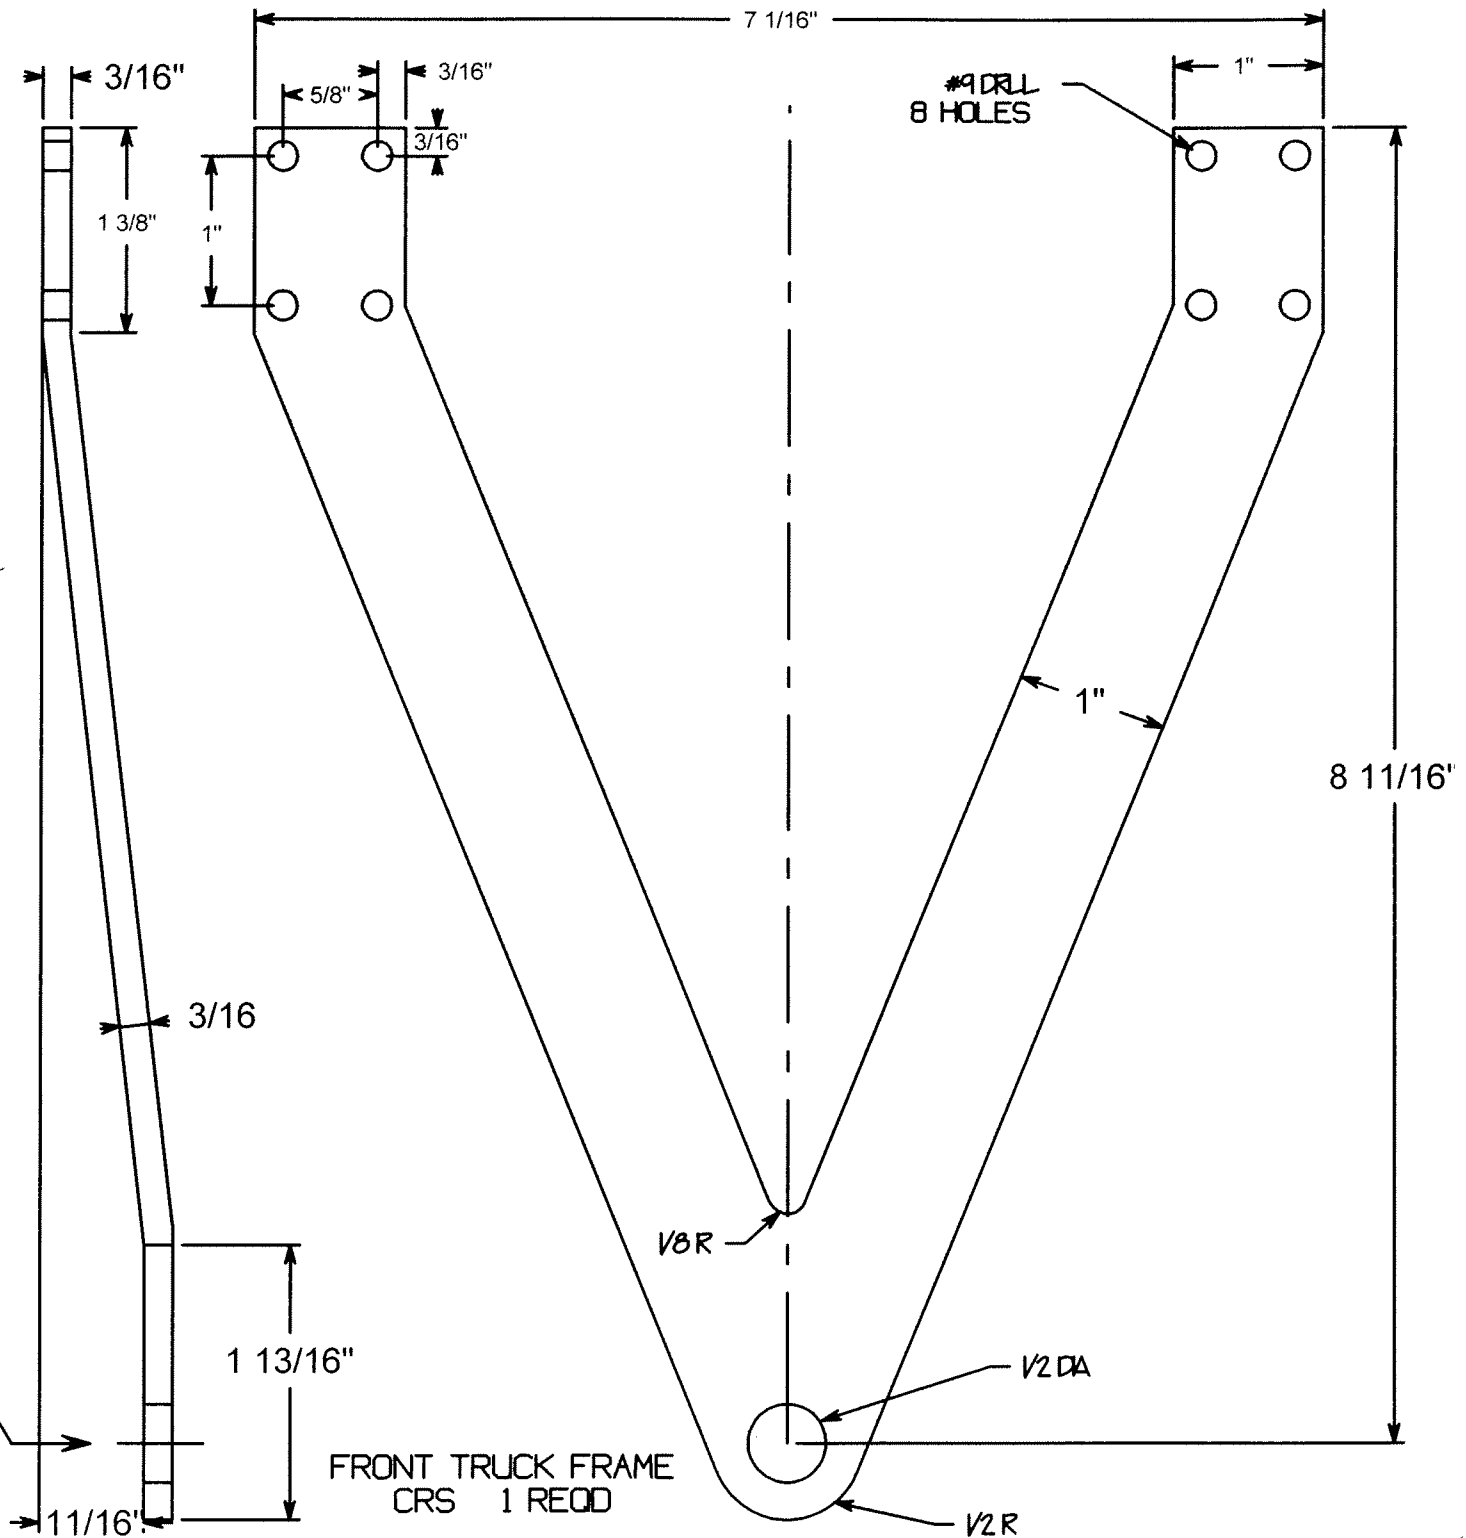

FRONT TRUCK AXLE BOX
C. I. 2 REOD

PILOT TRUCK DETAILS
1 1/2" LIGHT MOGUL
SHEET 8

DRAWN BY PALL F BRIEN MAY 1995

PIVOT BUSHING

FRONT TRUCK FRAME
CRS 1 REOD