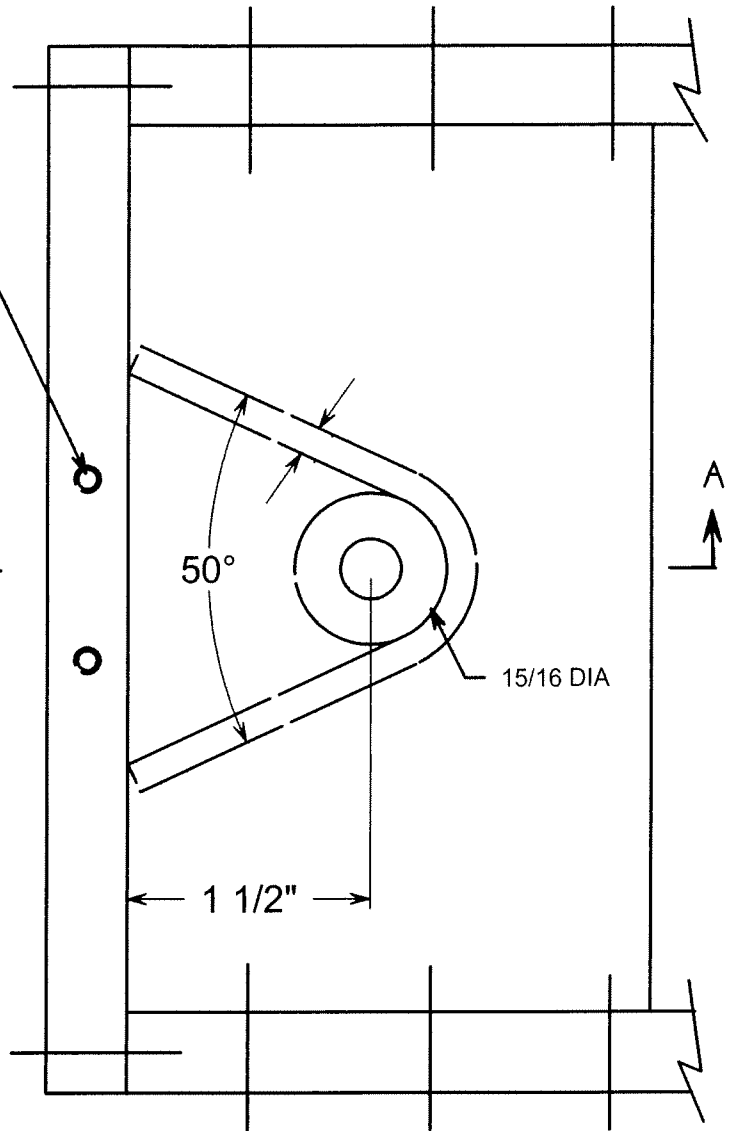

DRAW BAR PIN  
1 REQ'D CRS

REAR FRAME BUMPER  
1 REQ'D CRS

REAR FRAME DETAILS  
1 1/2" LIGHT MOGUL  
SHEET ?

A-A

DRAW BAR POCKET CRS WELDMENT