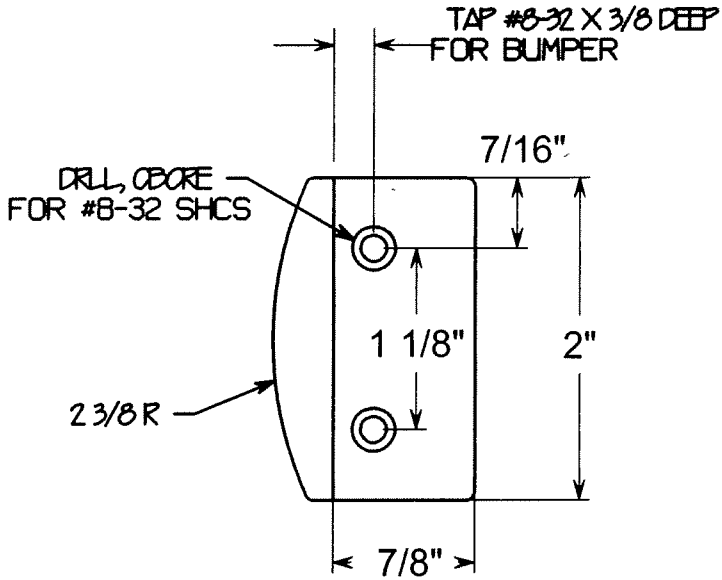

DRAW BAR PIN  
1 REQ'D CRS

REAR FRAME BUMPER  
1 REQ'D CRS

REAR FRAME DETAILS  
1 1/2" LIGHT MOGUL  
SHEET ?

A-A

DRAW BAR POCKET CRS WELDMENT