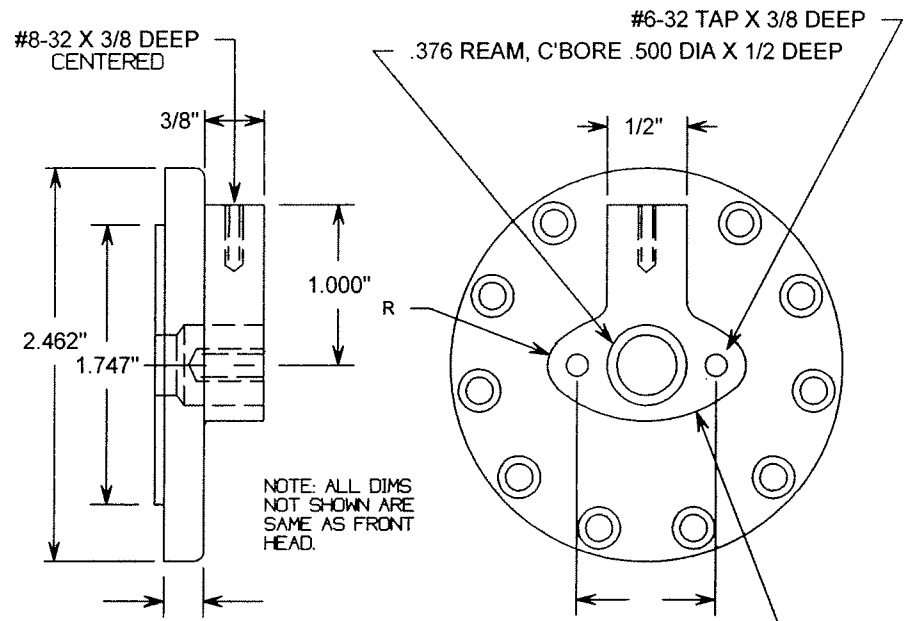

FRONT CYLINDER HEAD C.I. 2 REOD

FRONT CYLINDER HEAD COVER ALUM. 2 REOD

REAR CYLINDER HEAD C. I. 2 REOD

REAR HEAD COVER ALUM 2 REOD

PACKING GLAND BRONZE 2 REOD

CYLINDER DETAILS  
1 1/2" LIGHT MOGUL  
SHEET 3