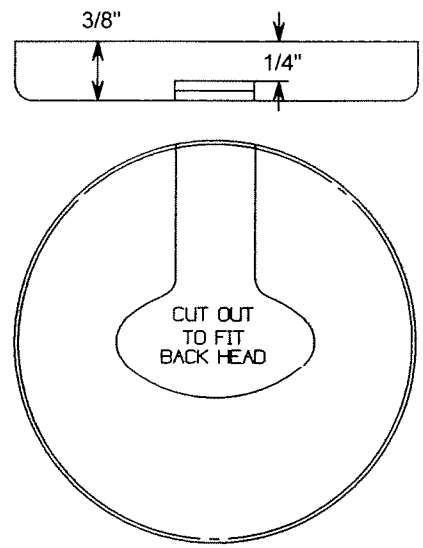

FRONT CYLINDER HEAD C.I. 2 REOD

FRONT CYLINDER HEAD COVER ALUM. 2 REOD

REAR CYLINDER HEAD C. I. 2 REOD

REAR HEAD COVER ALUM 2 REOD

PACKING GLAND BRONZE 2 REOD

CYLINDER DETAILS  
1 1/2" LIGHT MOGUL  
SHEET 3