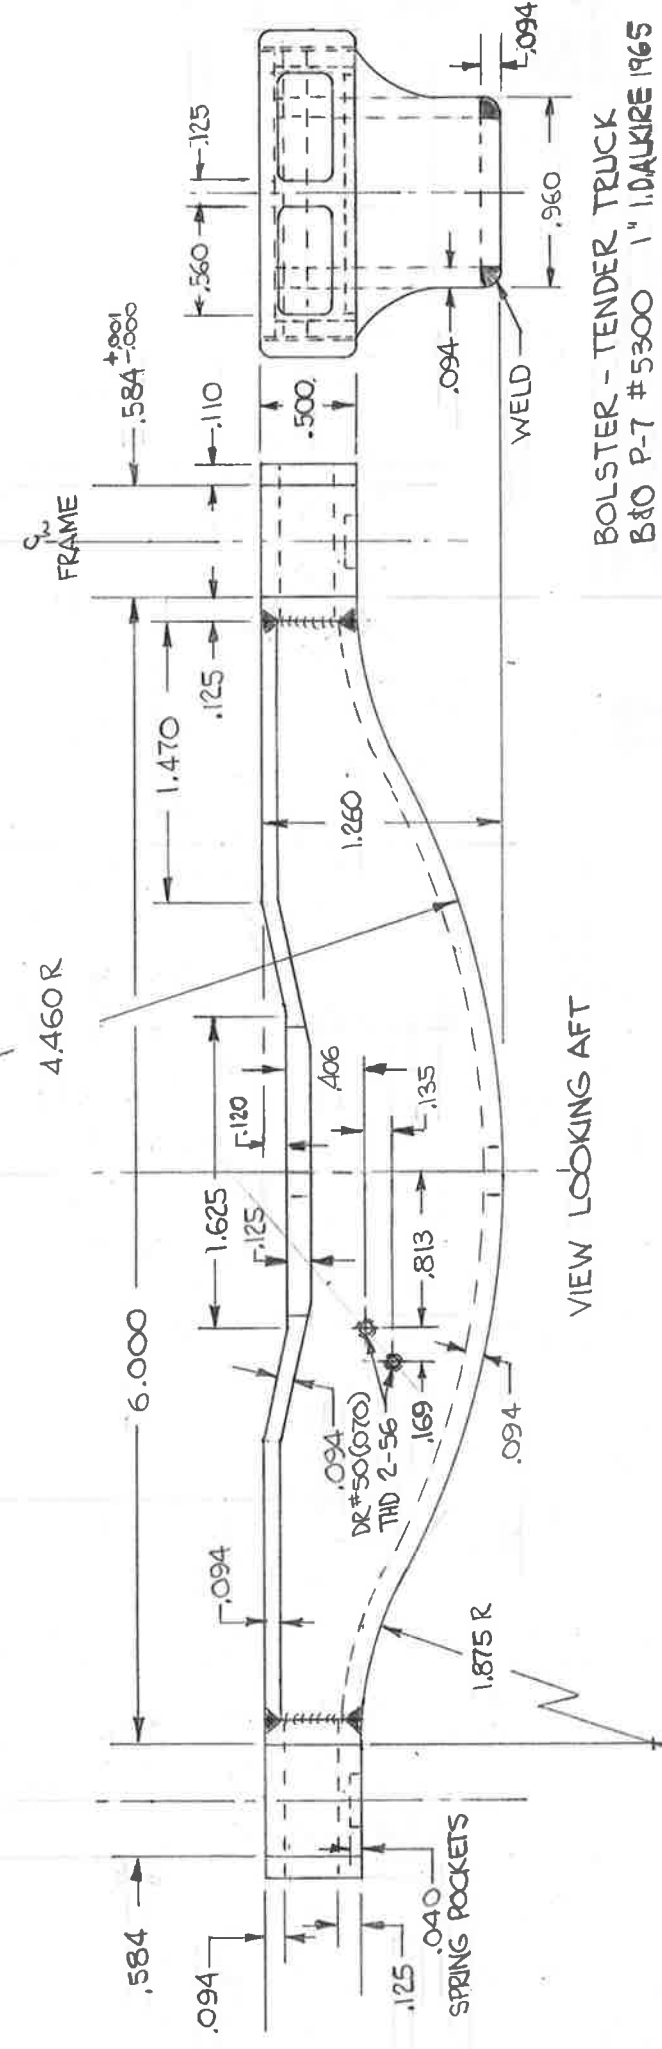

BOLSTER 2 REQD
STEEL

VIEW LOOKING AFT

BOLSTER - TENDER TRUCK
B&O P-7 #5300 1" I.D. DAIRIE 1965