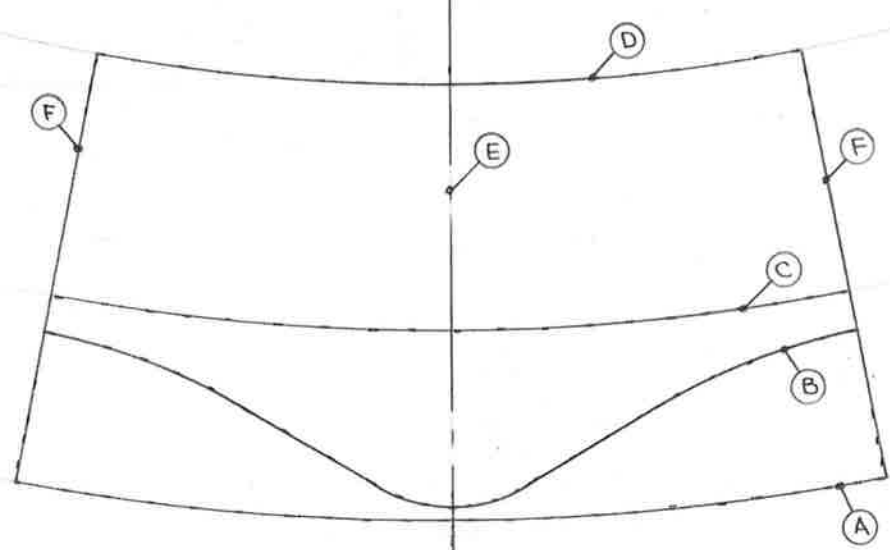

FLAT PATTERN
 ATTACH RING

FLAT PATTERN

CUFF 2 REQD
 .015 STEEL

STEAM CHEST CUFF
 B & O P-7 #5300
 I.D. ALKIRE 1961