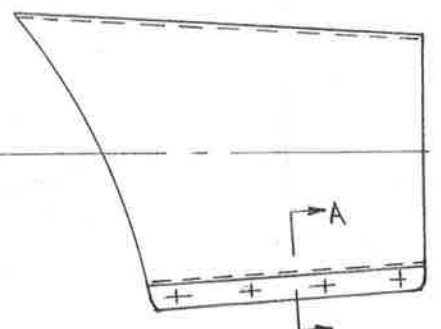

FLAT PATTERN
 ATTACH RING

FLAT PATTERN

CUFF 2 REQD
 .015 STEEL

STEAM CHEST CUFF
 B & O P-7 #5300
 I.D. ALKIRE 1961