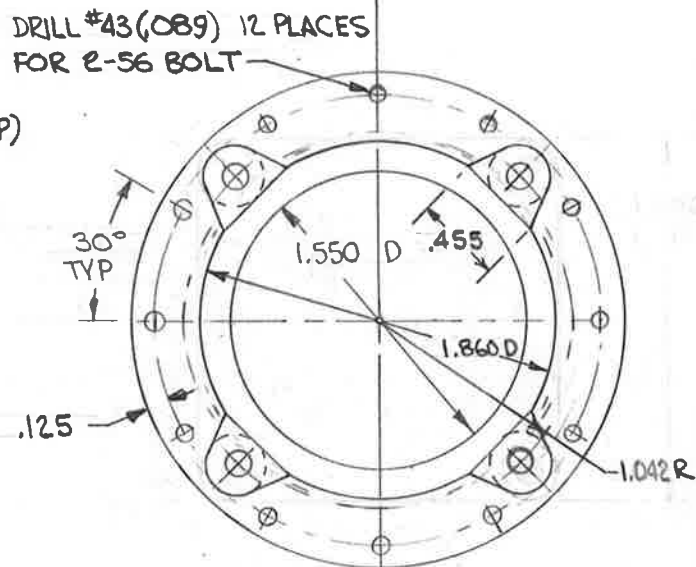

TOP VIEW OF STACK ONLY

TOP VIEW OF STACK BASE ONLY

Boiler & Smoke Box

EXHAUST STACK
B&OP-7 1" #5300
I.D. ALKIRE 1963