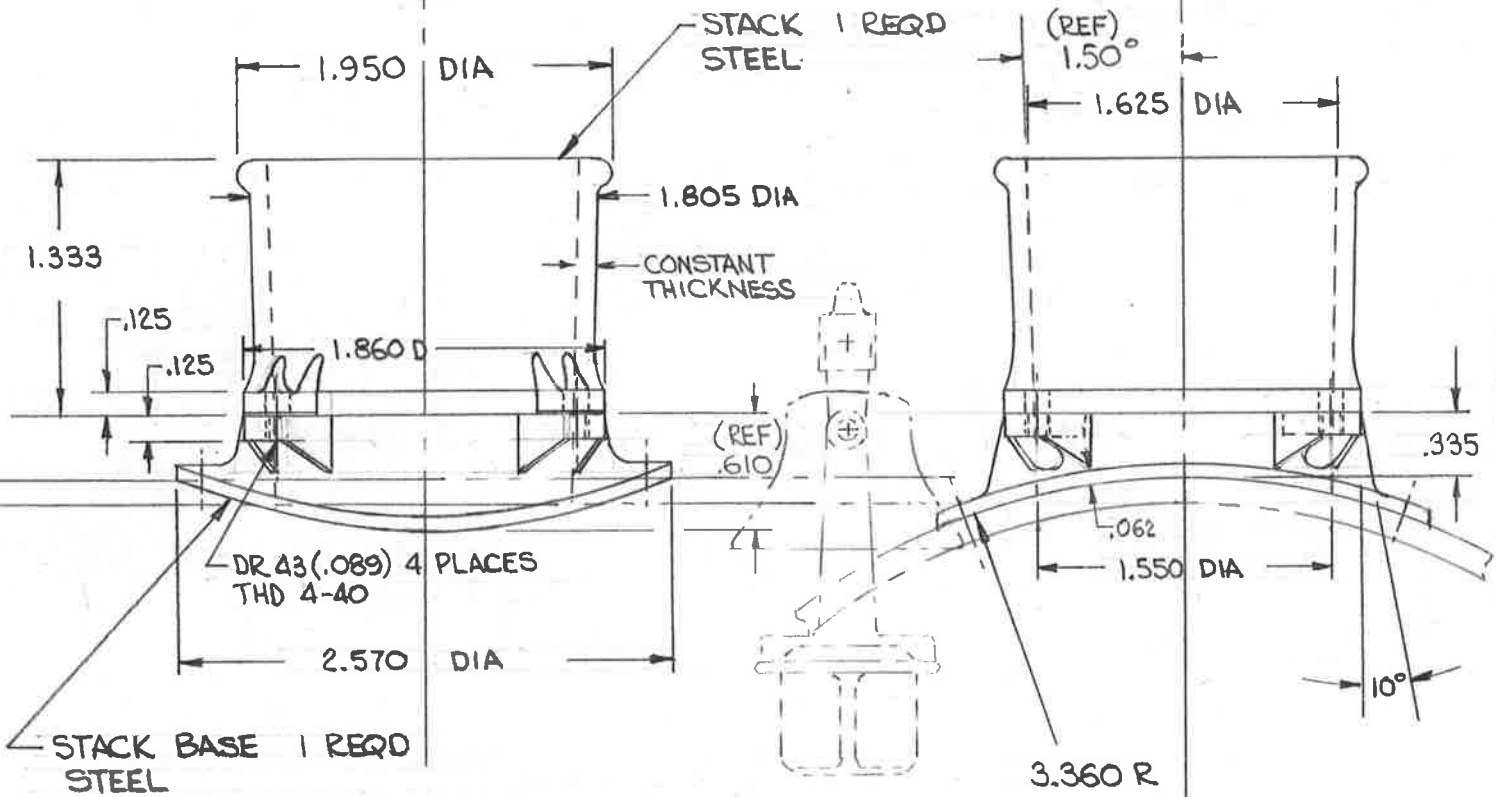

TOP VIEW OF STACK ONLY

TOP VIEW OF STACK BASE ONLY

Boiler & Smoke Box

EXHAUST STACK
B&OP-7 1" #5300
I.D. ALKIRE 1963