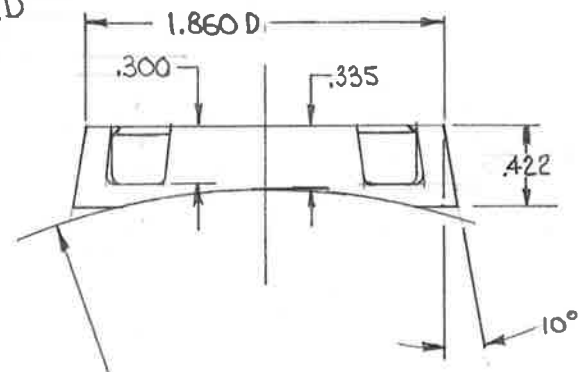

LUG 4 REQD
STEEL

3.360R

STACK BASE - 1" B&O P-7
I.D. ALKIRE 1964