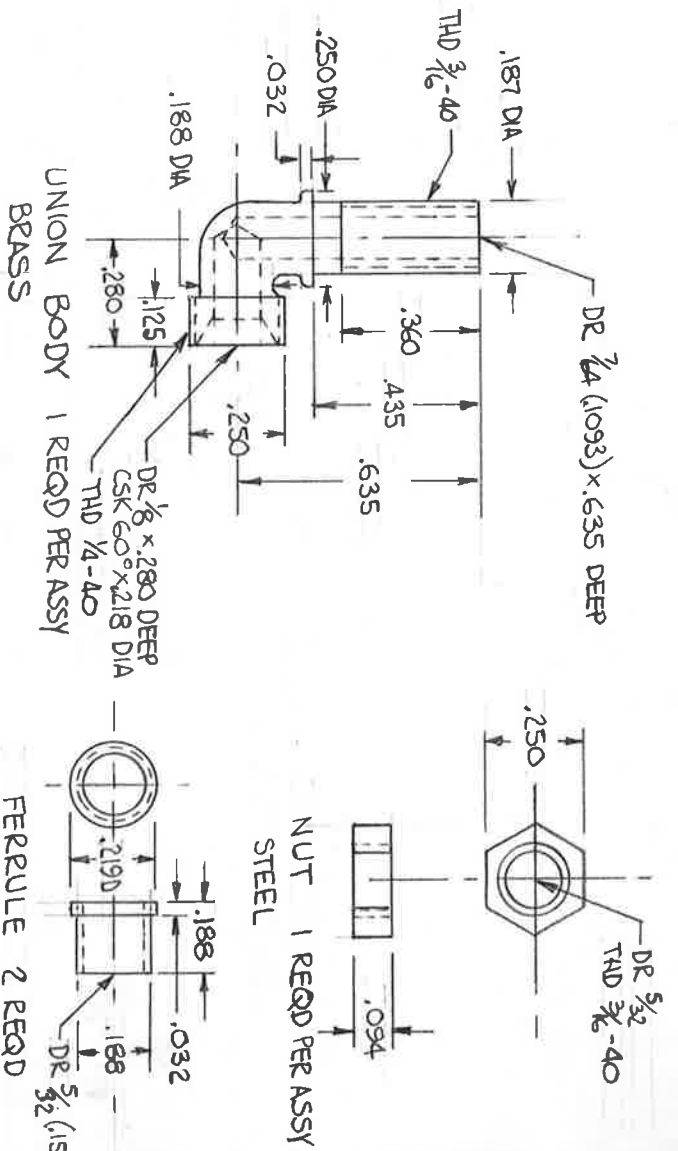

BLOWER LINE SMOKEBOX FITTING ASSY  
1 REQD ON L.H. SIDE

DETAIL OF FERRULE ATTACHMENT TO FEED PIPE  
NOTE: BRAZE FERRULE & TRIM BRAZING TO ANGLE (60°) BEFORE BENDING TUBE TO CONTOUR

BLOWER LINE FITTINGS  
B&O P-7 #5300 1"  
I.D., ALKIRE 1965