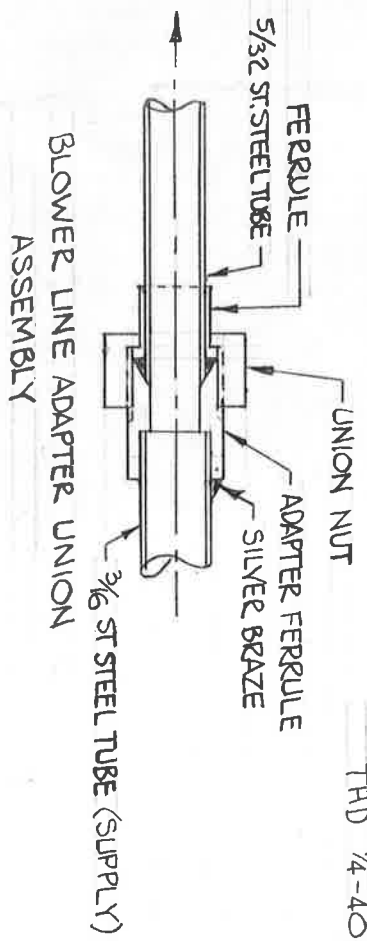

BLOWER LINE SMOKEBOX FITTING ASSY  
1 REQD ON L.H. SIDE

DETAIL OF FERRULE ATTACHMENT TO FEED PIPE  
NOTE: BRAZE FERRULE & TRIM BRAZING TO ANGLE (60°) BEFORE BENDING TUBE TO CONTOUR

BLOWER LINE FITTINGS  
B&O P-7 #5300 1"  
I.D., ALKIRE 1965