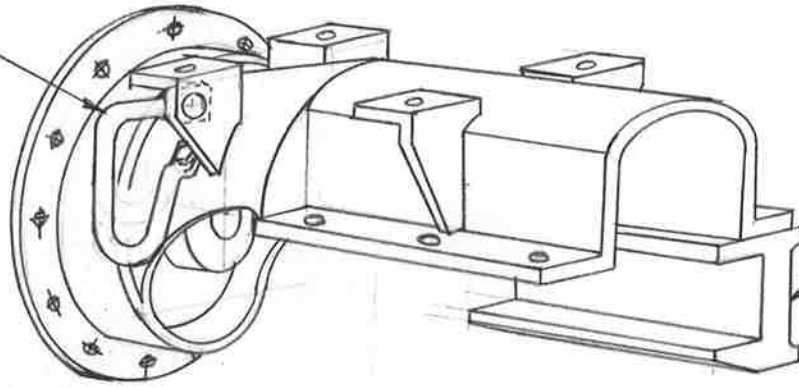

GRAB IRON

#4127 GUIDE (TYP)

#2127A L.H. STEAM CHEST BULKHEAD
INVERTED DESIGN WITH LUBRICATOR BOX
MOUNTING PADS

#2127A R.H. STEAM CHEST BULKHEAD
(NO LUBRICATOR BOX REQD ON R.H.)

1" B&O P-7
I. O. ALKIRE 1962