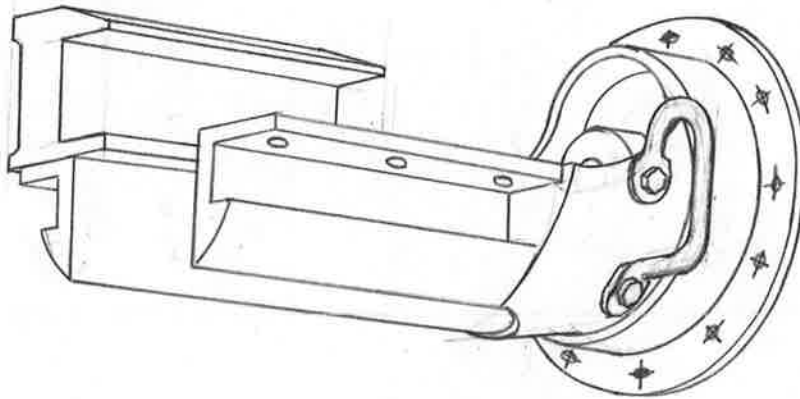

GRAB IRON

#4127 GUIDE (TYP)

#2127A L.H. STEAM CHEST BULKHEAD
INVERTED DESIGN WITH LUBRICATOR BOX
MOUNTING PADS

#2127A R.H. STEAM CHEST BULKHEAD
(NO LUBRICATOR BOX REQD ON R.H.)

1" B&O P-7
I. O. ALKIRE 1962