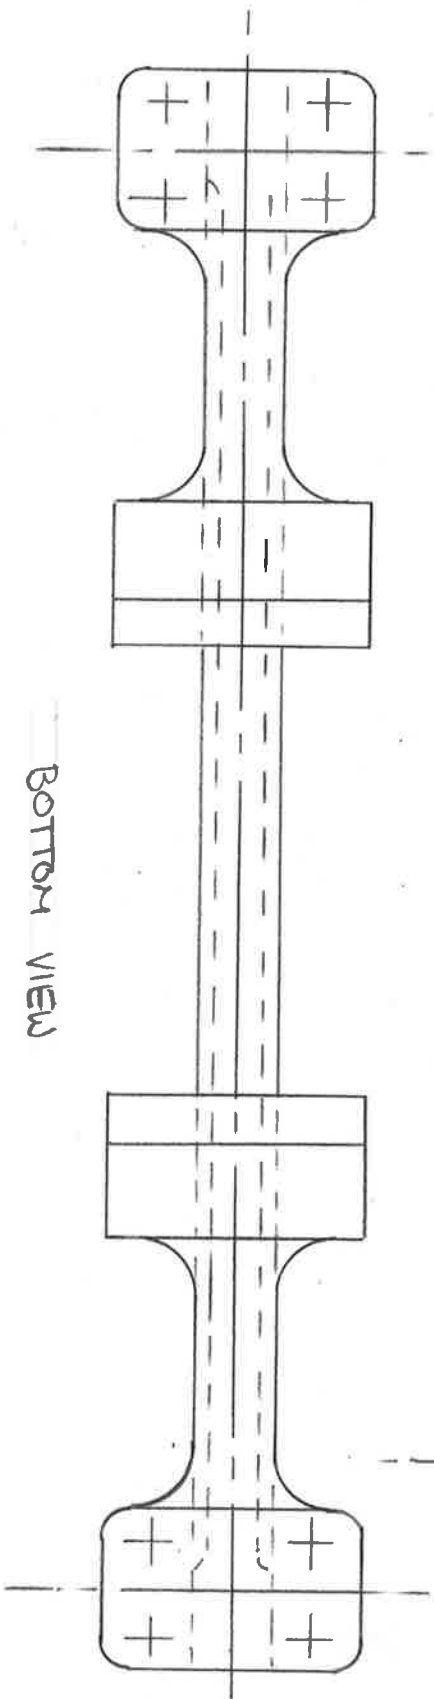

END VIEW

SIDE VIEW

BOTTOM VIEW

1" B&O P-7
GUIDE YOKE FULL SIZE
I.D. ALKINS 1960