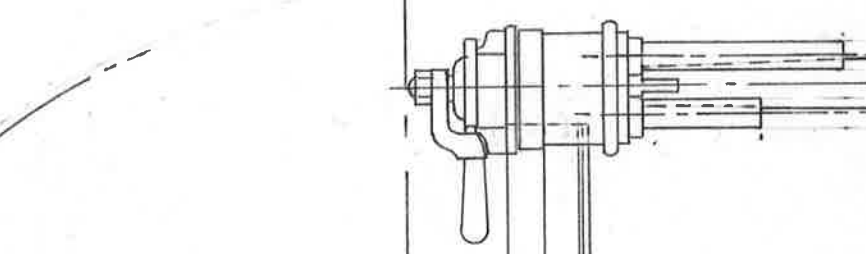

TURRET-WHISTLE VALVE UNION

13.5

13.5

UNION NUT DETAIL

WHISTLE VALVE

3/4 THROTTLE ROD

TRY COCK MANIFOLD

WATER & PRESSURE GAUGE MANIFOLD

1/2 O.D. LINE

CAB DETAILS
B&O P-7 #5300 1"
VIEW LOOKING FWD
FULL SIZE
1/4" (1/8" = 1")