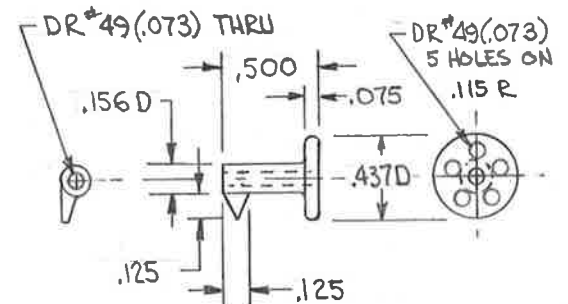

THROTTLE LEVER LINK
STEEL 1 REQD

PIVOT PIN 2 REQD
BRASS

THROTTLE SHAFT PINOT
STEEL 1 REQD

THROTTLE LEVER 1 REQD
STEEL

SAND VALVE HANDLE
BRASS 1 REQD

SANDER ACTUATOR 1 REQD
BRASS (EXC. AS NOTED)

SAND-BOX ACTUATOR BLOCK
BRASS 2 REQD