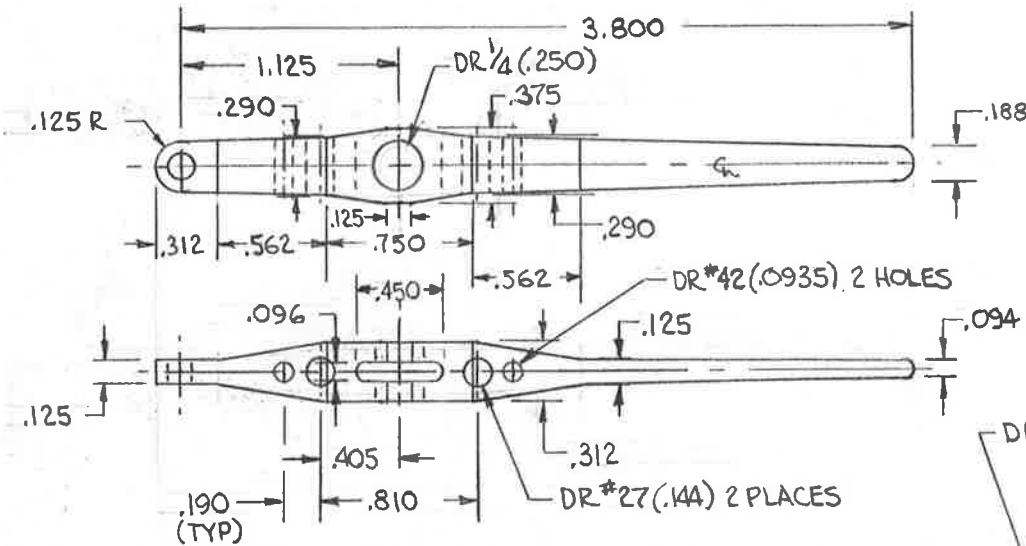

THROTTLE LEVER LINK
STEEL 1 REQD

PIVOT PIN 2 REQD
BRASS

THROTTLE SHAFT PINOT
STEEL 1 REQD

THROTTLE LEVER 1 REQD
STEEL

SAND VALVE HANDLE
BRASS 1 REQD

SANDER ACTUATOR 1 REQD
BRASS (EXC. AS NOTED)

SAND-BOX ACTUATOR BLOCK
BRASS 2 REQD