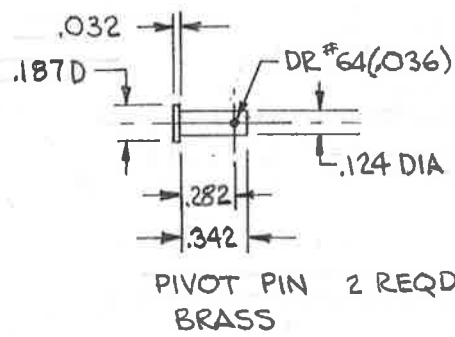

THROTTLE LEVER LINK
STEEL 1 REQD

PIVOT PIN 2 REQD
BRASS

THROTTLE SHAFT PINOT
STEEL 1 REQD

THROTTLE LEVER 1 REQD
STEEL

SAND VALVE HANDLE
BRASS 1 REQD

SANDER ACTUATOR 1 REQD
BRASS (EXC. AS NOTED)

SAND-BOX ACTUATOR BLOCK
BRASS 2 REQD