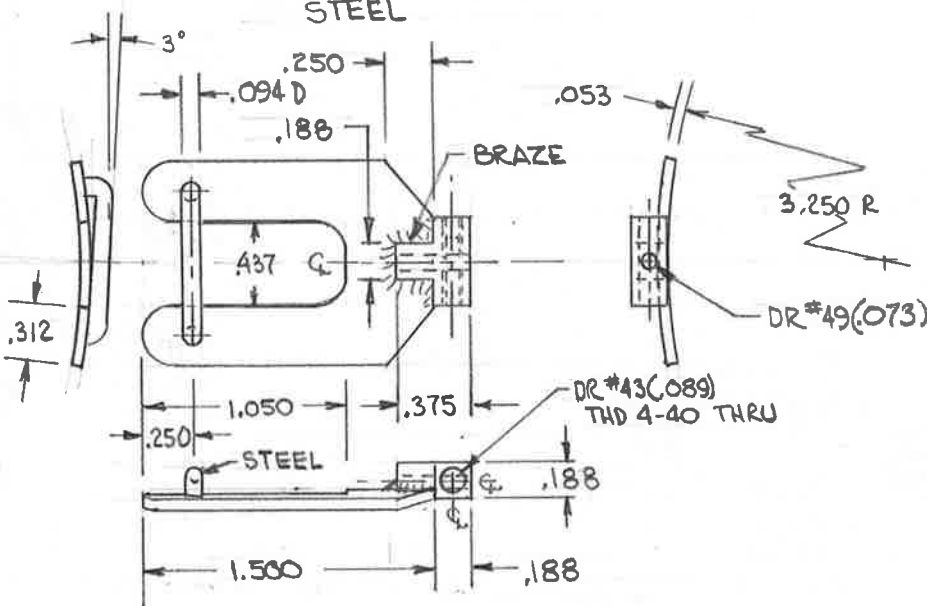

THROTTLE LEVER LINK
STEEL 1 REQD

PIVOT PIN 2 REQD
BRASS

THROTTLE SHAFT PINOT
STEEL 1 REQD

THROTTLE LEVER 1 REQD
STEEL

SAND VALVE HANDLE
BRASS 1 REQD

SANDER ACTUATOR 1 REQD
BRASS (EXC. AS NOTED)

SAND-BOX ACTUATOR BLOCK
BRASS 2 REQD