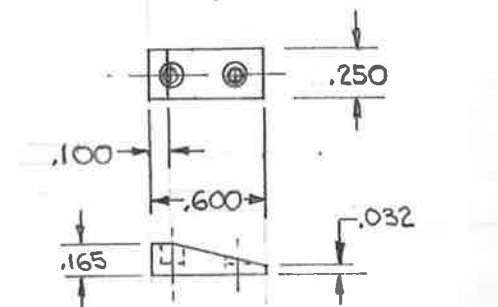

THROTTLE LEVER LINK
STEEL 1 REQD

PIVOT PIN 2 REQD
BRASS

THROTTLE SHAFT PINOT
STEEL 1 REQD

THROTTLE LEVER 1 REQD
STEEL

SAND VALVE HANDLE
BRASS 1 REQD

SANDER ACTUATOR 1 REQD
BRASS (EXC. AS NOTED)

SAND-BOX ACTUATOR BLOCK
BRASS 2 REQD