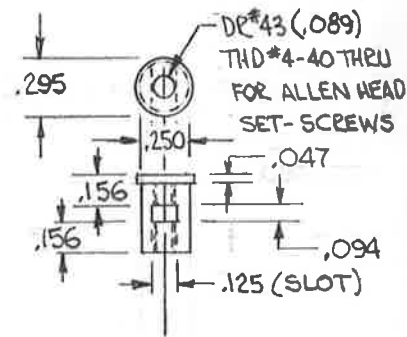

THROTTLE LEVER LINK
STEEL 1 REQD

PIVOT PIN 2 REQD
BRASS

THROTTLE SHAFT PINOT
STEEL 1 REQD

THROTTLE LEVER 1 REQD
STEEL

SAND VALVE HANDLE
BRASS 1 REQD

SANDER ACTUATOR 1 REQD
BRASS (EXC. AS NOTED)

SAND-BOX ACTUATOR BLOCK
BRASS 2 REQD