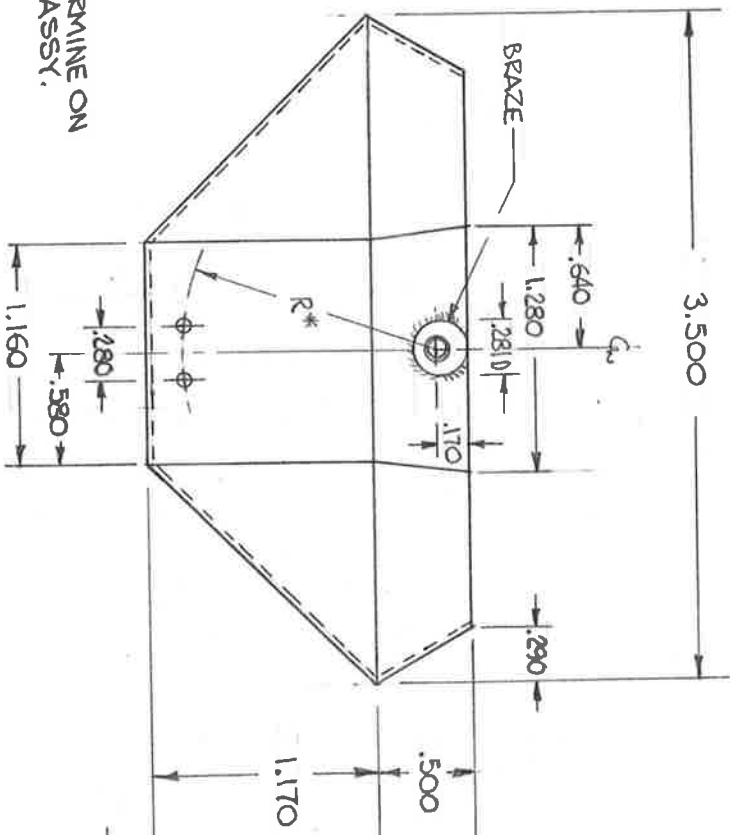

MAKE BOX FROM .032 STEEL 1 REQD  
 MAKE PIVOT PIN ADAPTER FROM STEEL 2 REQD

\* DETERMINE ON  
 NEXT ASSY.

SAND BOX FOR SAND DOME  
 B&O P-7 #5300 1"  
 JULY 23, 1964 ALK:rae