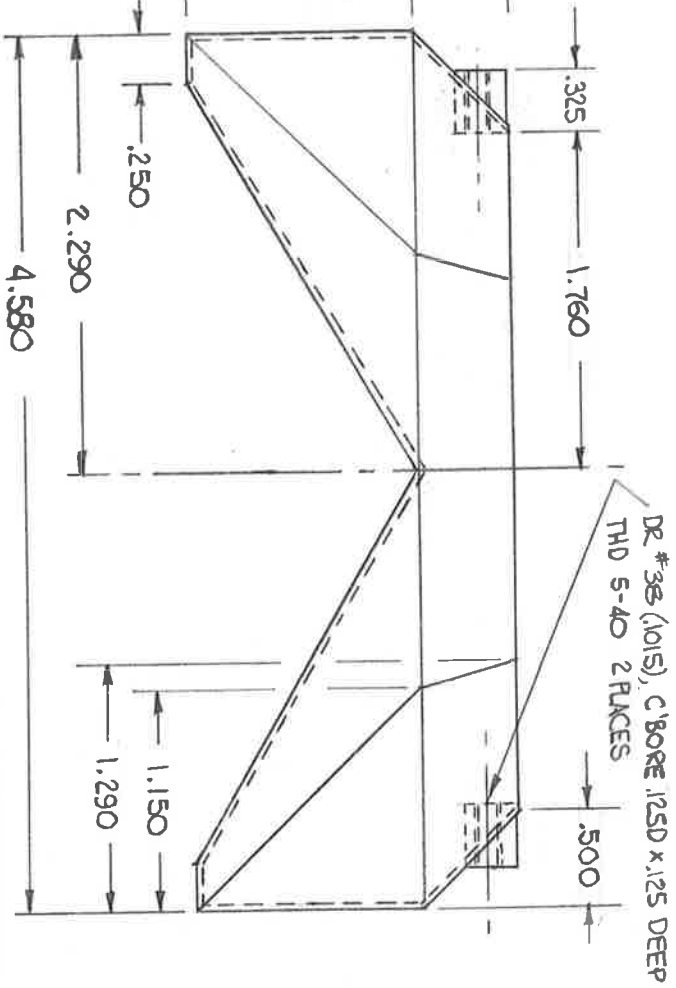

MAKE BOX FROM .032 STEEL 1 REQD  
 MAKE PIVOT PIN ADAPTER FROM STEEL 2 REQD

\* DETERMINE ON  
 NEXT ASSY.

SAND BOX FOR SAND DOME  
 B&O P-7 #5300 1"  
 JULY 23, 1964 ALK:rae