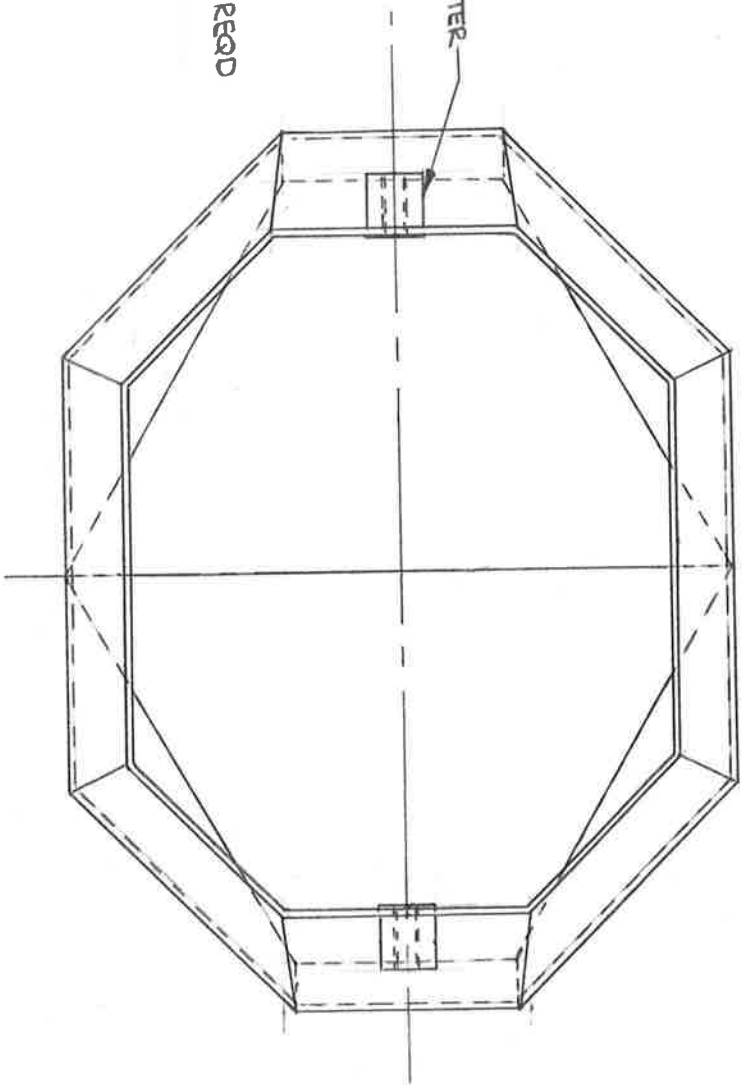

MAKE BOX FROM .032 STEEL 1 REQD  
 MAKE PIVOT PIN ADAPTER FROM STEEL 2 REQD

\* DETERMINE ON  
 NEXT ASSY.

SAND BOX FOR SAND DOME  
 B&O P-7 #5300 1"  
 JULY 23, 1964 ALK:rae