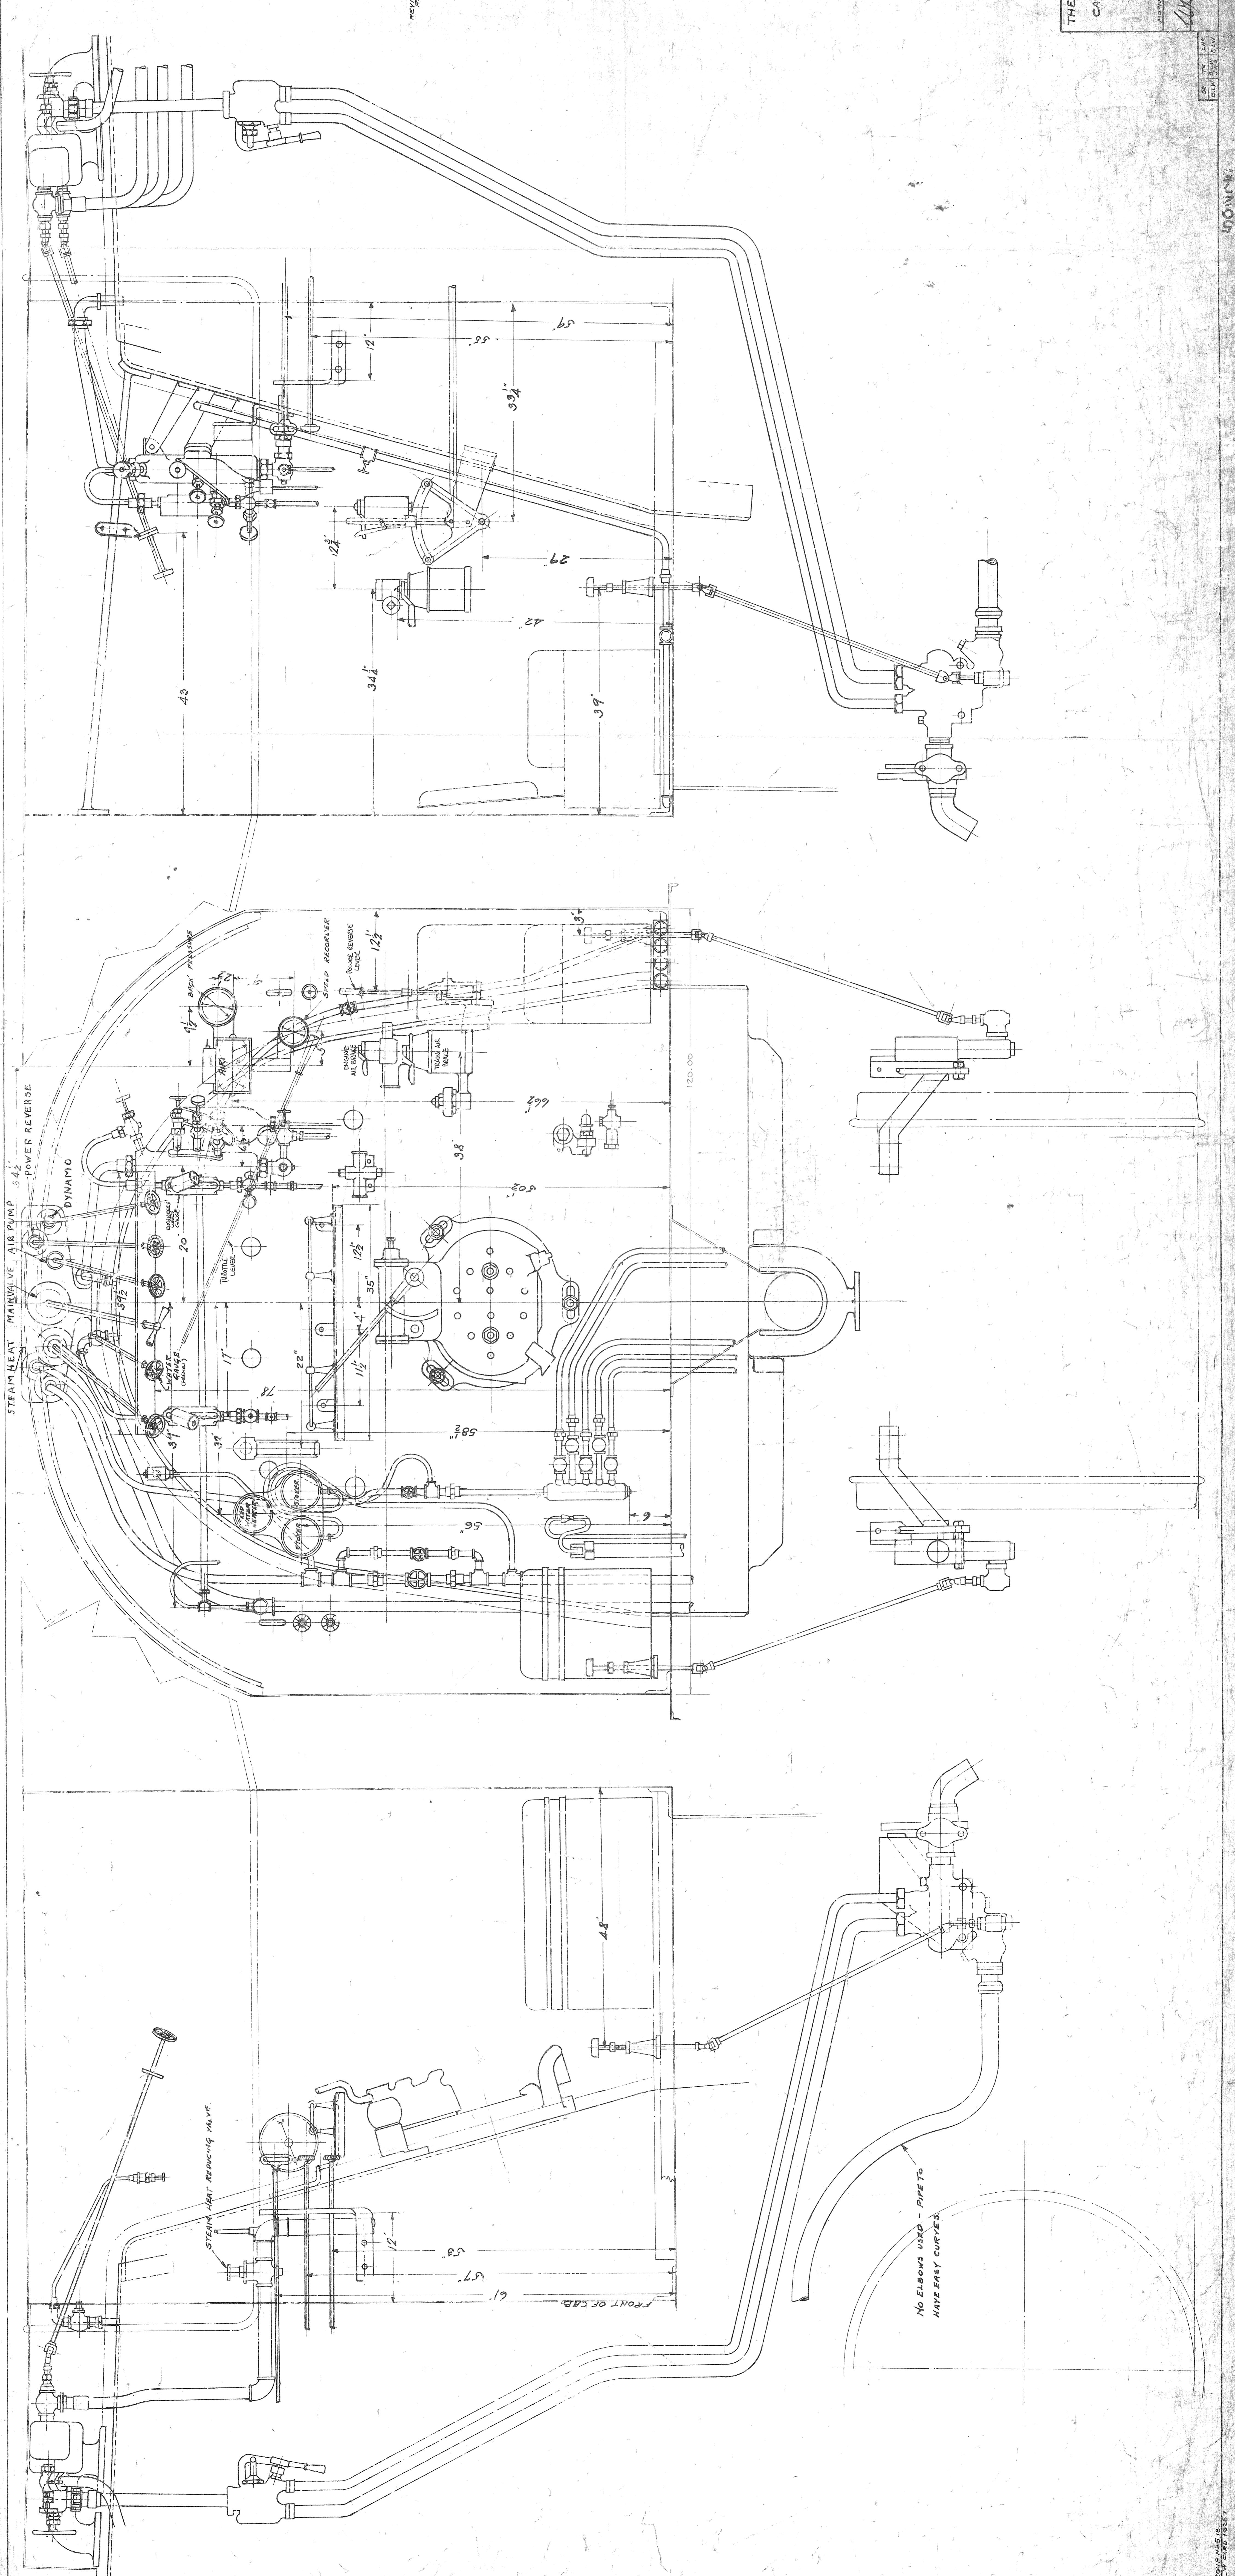

WHERE USED  
P-7

THE BALTIMORE & OHIO R. CO.  
LOCOMOTIVES  
CAB FITTINGS ARRANGEMENT

Y-50275

W. B. ...

100mm

GROUPING TO 5/2" (GROUP TO 1/8")