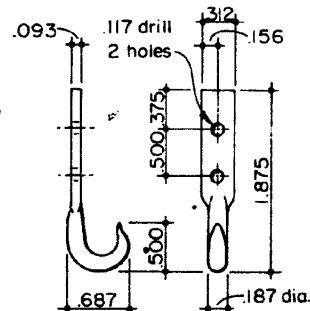

342 TENDER DECKING
Seasoned Oak
70 Required

247 BODY BOLSTER
Cold Rolled Steel
2 Required

235 CHAIN HOOK
Cold Rolled Steel
4 Required

258 FRONT STEP
Cold Rolled Steel
2 Required

257 REAR STEP
Cold Rolled Steel
2 Required

246 RERAILER HOOK
Cold Rolled Steel
4 Required

268 FRAME TIE ROD
Cold Drawn Steel
2 Required

253 FRONT STEP BRACE
Cold Rolled Steel
2 Required

256 REAR STEP BRACE
Cold Rolled Steel
2 Required

255 REAR STEP BRACE
Cold Rolled Steel
2 Required

259 FRONT STEP BRACE
Cold Rolled Steel
2 Required

290 TENDER DRAWBAR
Cold Rolled Steel
1 Required