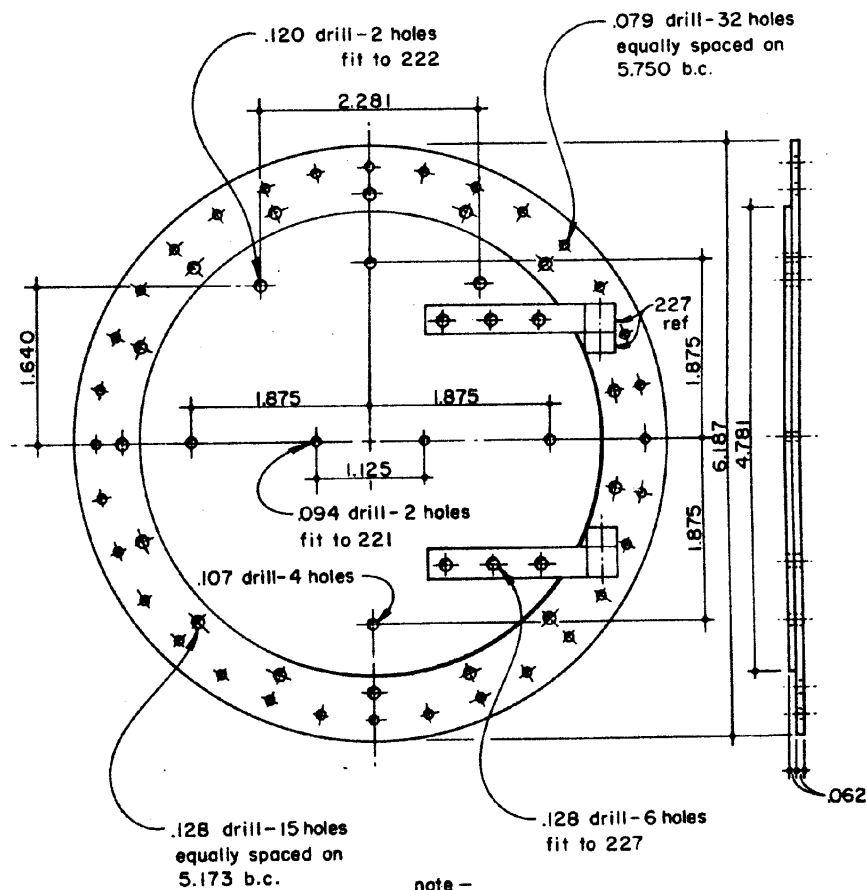

320 CAST SMOKEBOX FRONT
Cast Aluminum Door — Cold Rolled Steel
1 Required

note —
prototype door used as replacement for
all sizes of fronts from 5.875 dia. thru 12.125 dia.

319 PLATE SMOKEBOX FRONT
Cast Aluminum Door — Cold Rolled Steel
1 Required